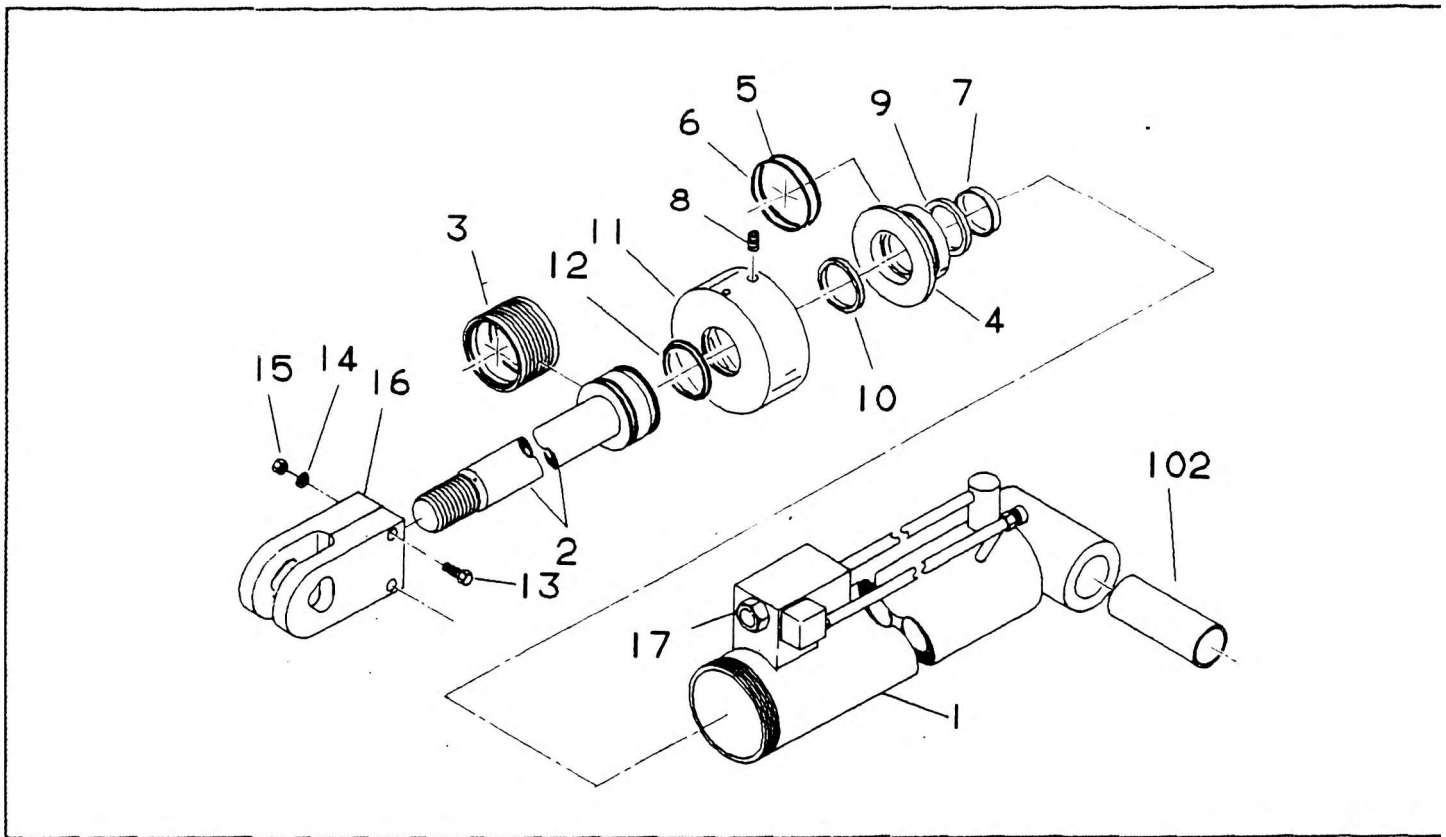

CYLINDER ASSEMBLY - COUNTERWEIGHT REMOVAL

GROVE

NO.	PART NO.	QTY	DESCRIPTION	NO.	PART NO.	QTY	DESCRIPTION
	6-372-004193		COMPLETE ASSY				
	* 9-752-100738		KIT, REPAIR				
1	6-372-003292	1	BARREL ASSY INCLUDES NBR 102	17 +	7-926-002079	1	VALVE ASSEMBLY - HOLDING
2	6-768-002355	1	ROD	102	6-199-001902	1	BUSHING
3 *	7-794-000524	1	SEAL				
4	6-372-002572	1	HEAD, CYLINDER				
5 *	7-754-000123	1	O-RING				
6 *	7-755-334609	1	RING, BACK-UP				
7 *	7-753-000199	1	RING, WEAR				
8	7-785-160802	1	SETSCREW 3/8"-16 X 1/2"				
9 *	7-794-000586	1	SEAL				
10 *	7-794-000603	1	SEAL				
11	6-753-000680	1	RING, RETAINING				
12 *	7-753-000679	1	RING, WIPER				
13	7-118-162050	2	BOLT, HEX				
14	7-949-000263	2	WASHER				
15	7-660-161503	2	LOCKNUT				
16	6-608-001261	1	LUG				